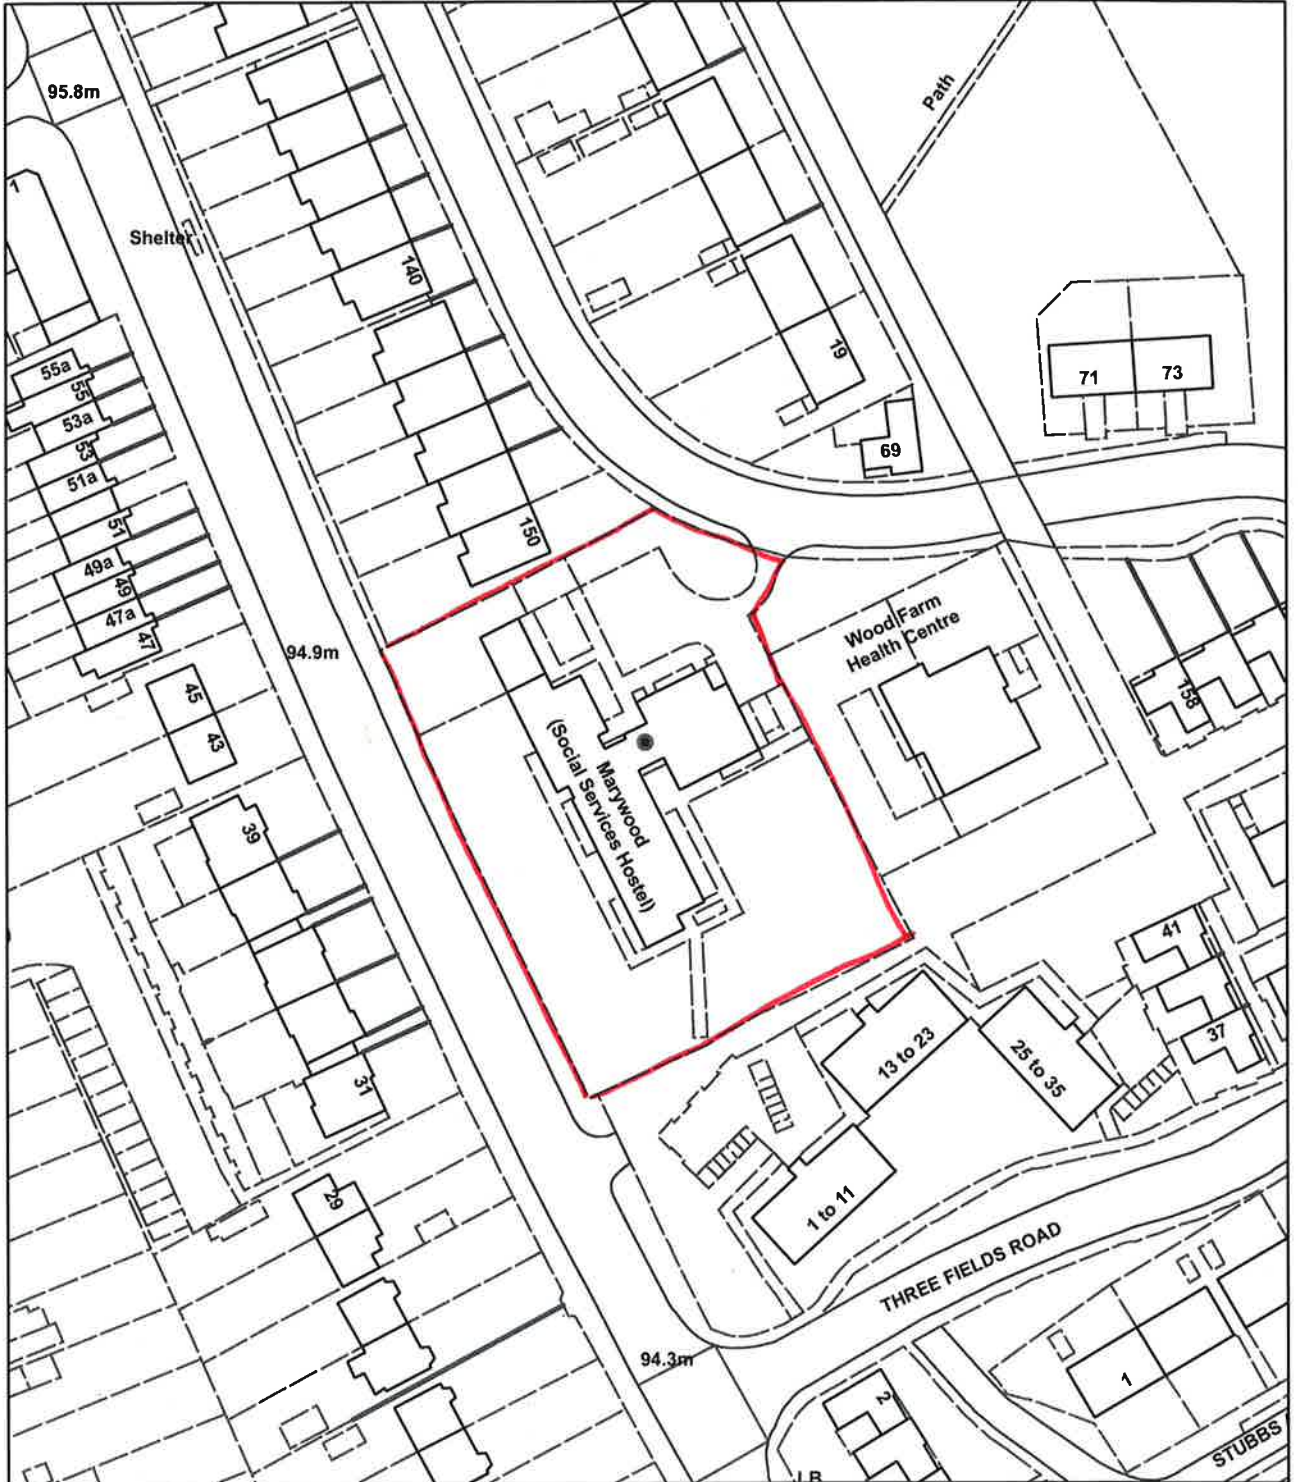

14/01770/FUL

Marywood House, Leiden Road

© Crown Copyright and database right 2015.  
Ordnance Survey 100019348.

Oxford City Council

Planning

Scale: 1:984 (printed to A4)

This page is intentionally left blank